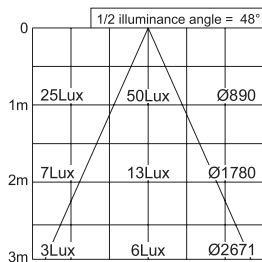

### Spot light

|                        |                             |
|------------------------|-----------------------------|
| Max. Overall Dimension | 13 OD × 560 L(mm)           |
| Material               | Aluminum                    |
| Color                  | White Anodizing             |
| Mounting way           | Nut                         |
| Weight                 | 260g                        |
| Light source           | KLS-100H-MA / KLS-100H-MA A |
| Fiber Cable            | KEC-075-32F(R5)             |
| Application            | Museum, Showcase            |