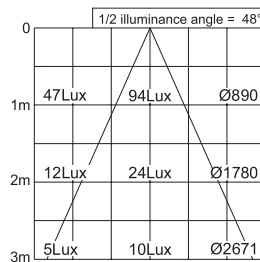

* Cable = R5 / 4 branch 1m
* Light Source = 150W M/H (KLS-150M-CT)